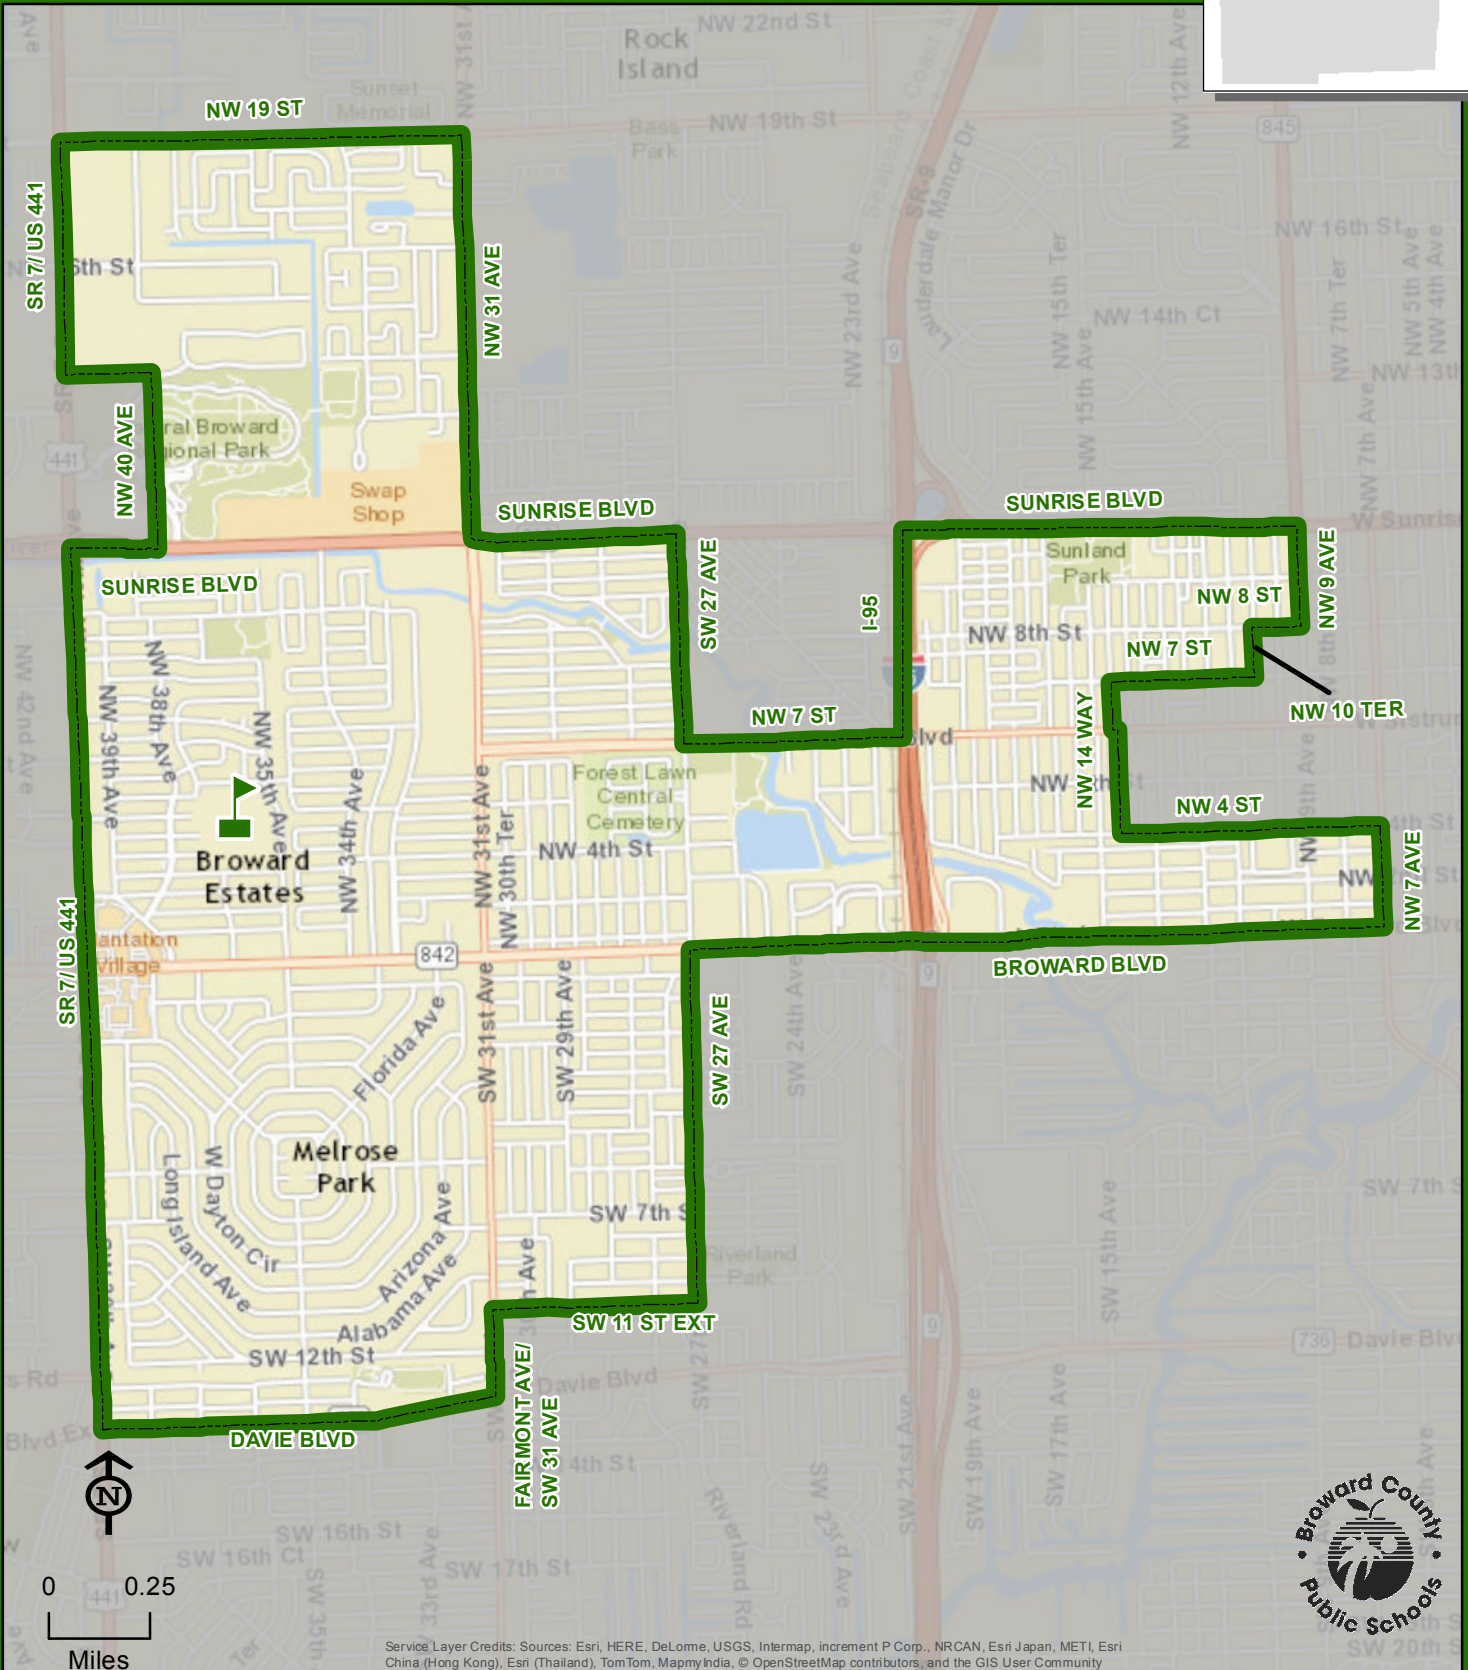

PARKWAY MIDDLE SCHOOL

3600 NW 5 COURT
LAUDERHILL, FLORIDA 33311
754-322-4000

Magnet School

PARKWAY

THIS MAP IS FOR CONCEPTUAL PURPOSES ONLY AND SHOULD NOT BE USED FOR LEGAL BOUNDARY DETERMINATIONS